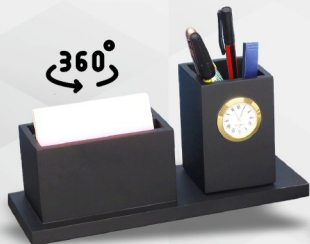

WD 17 - With rotating Pen Holder
Rate: 735/-